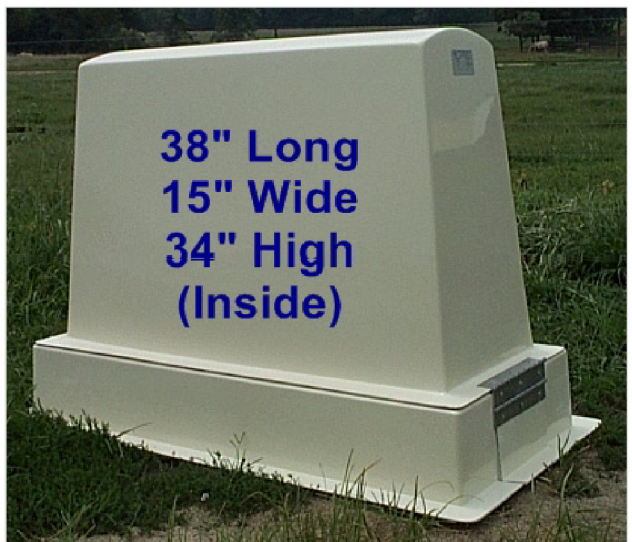

Backflow Preventer Enclosures

1/4" - 1"

1 Piece - Product #1530

2 Piece - Product #1530-2

1-1/2" - 2"

1 Piece - Product #1550

2 Piece - Product #1550-2

- ★ ASSE 1060 Certified
- ★ 20-Mil Orthothalic Polyester Gelcoat With Ultraviolet Inhibitors
- ★ 1/4" Chopped Polyresin Bonded Fiberglass
- ★ 1"-1-1/2" Polyurethane Spray Foam With R-Factor Of 8
- ★ Choice Of Colors: Green Or Almond (Custom Colors By Request)